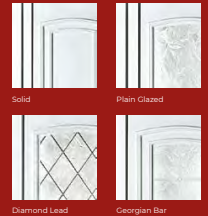

Plain Glazed

Diamond Lead

Georgian Bar

Most doors featured are available as:

Solid