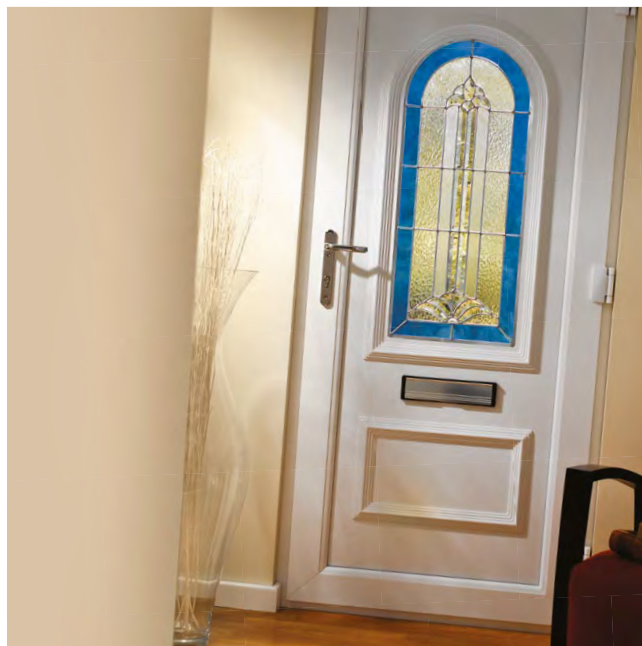

Keep your door looking great for longer

Your new PVC-U door is extremely low maintenance and is very easy to clean. How often will depend on where you live. For instance, a coastal or industrialised location, or near a busy road, may mean cleaning is required a little more often.

We recommend the following to help you get the very best from your PVC-U door:

Cleaning your door

Maintaining your door

With a little care and attention, your PVC-U door should continue to look great for years to come!