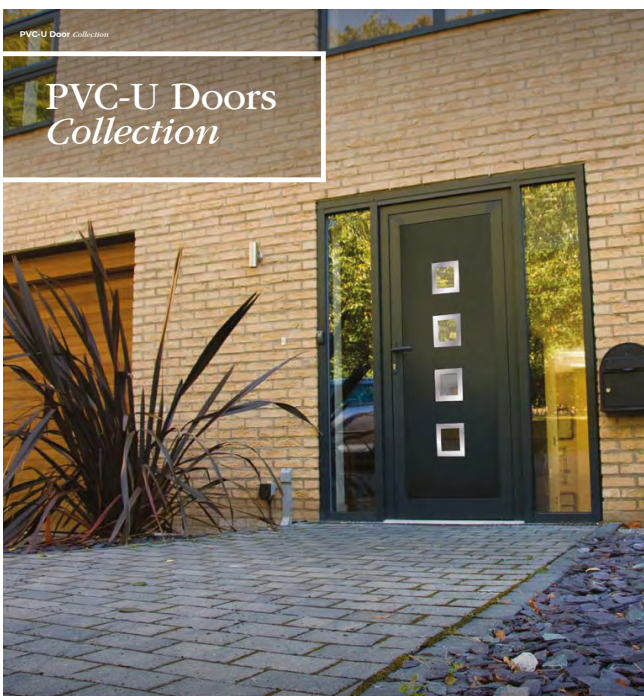

Hurst

PVC-U Door
Collection

As the UK's leading PVC-U door panel manufacturer, we ensure that our PVC-U Door Panel Collection is manufactured to the highest standards and offers an unparalleled choice of styles, colours and glazing options that are designed to complement any home.